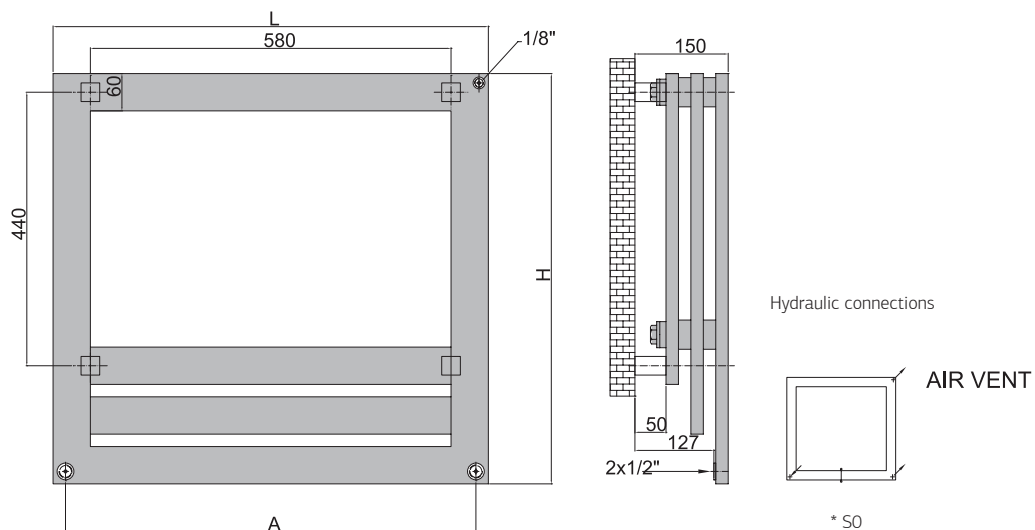

* Atunci când comandați, trebuie să menționați tipul de alimentare de care aveți nevoie./When you order, you must mention the type of connection you require.