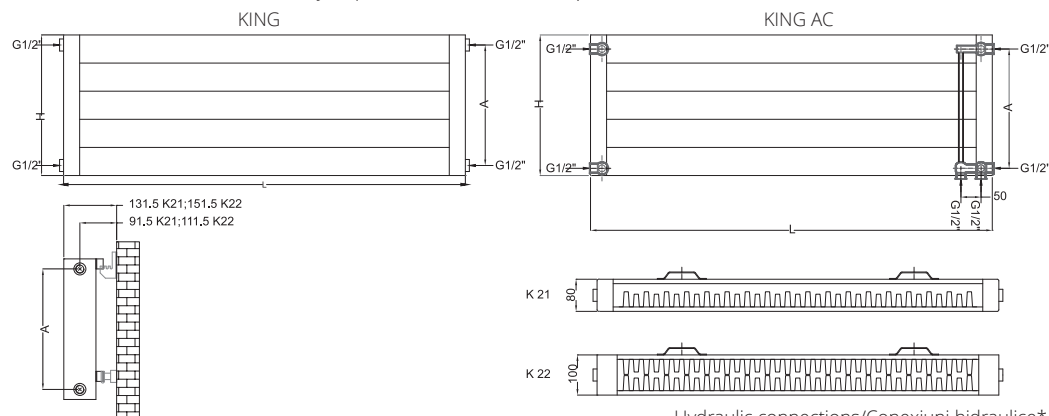

KING

Valves are not included and must be ordered separately, if required.
Robineții nu sunt incluși și trebuie comandați separat, la cerere.

KING

Wall mounted, KING is a discreet convector with a compact design with high heat output. Available in multiple sizes and colours options, KING is an ideal convector for any domestic or commercial applications.

TYPE	Height (H) mm	Length/Lățime (L) mm	Centres (A) mm	Weight/Greutate kg	Volume/Volum l	OUTPUT/PUTERE TERMICĂ (watt)			
						Δt=30°C ral	Δt=40°C ral	Δt=50°C ral	Δt=60°C ral
K 21	280	1000	230	19.0	5.5	513	725	980	1225
	280	1500	230	28.1	7.6	773	1092	1475	1844
	350	1000	300	23.7	6.8	642	907	1225	1531
	350	1500	300	35.1	9.5	967	1366	1846	2307
	420	1000	370	28.5	8.2	771	1088	1471	1838
	420	1500	370	42.2	11.4	1161	1640	2217	2771
	630	1000	580	46.1	13.1	1251	1766	2386	2983
K 22	630	1500	580	66.7	17.9	1838	2596	3508	4385
	280	1000	230	20.8	6.3	618	872	1179	1473
	280	1500	230	30.8	8.5	935	1321	1785	2231
	350	1000	300	26.0	7.9	772	1090	1473	1841
	350	1500	300	38.6	10.6	1169	1651	2232	2790
	420	1000	370	31.3	9.5	926	1308	1767	2209
	420	1500	370	46.3	12.7	1404	1982	2679	3348
	630	1000	580	51.5	15.2	1532	2164	2924	3655
	630	1500	580	74.2	20.0	2250	3177	4293	5367

● We can make custom dimensions, after technical analysis. | Putem executa dimensiuni speciale, în urma unei analize tehnice.

Max. working pressure/Presiune max. de lucru 5.5 bar

Max. working temperature/ Temperatură max. de lucru 90°C