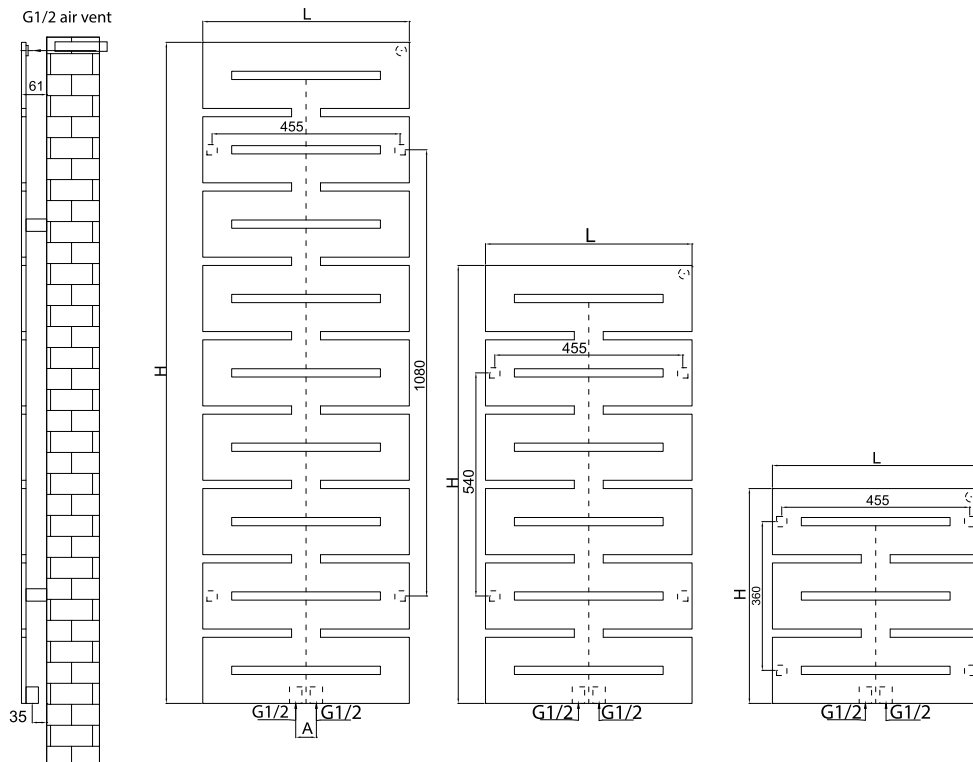

LYA

LYA is a modern vertical designer radiator, designed to warm up and add style to any space. Its rectangular shaped tubes will look like an artistic piece on any wall, while the colour will correspond with the rest of the interior. A contemporary radiator, LYA is the perfect heating solution for any room.

LYA este un radiator decorativ, modern, conceput pentru a încălzi și a adăuga stil oricărei încăperi. Succesiunea elementelor dreptunghiulare îi conferă o notă artistică, în timp ce culoarea va completa cu succes interiorul camerei. Un radiator contemporan, unic și eficient, LYA este soluția ideală de încălzire a oricărei camere.

Max. working pressure/
Presiune max. de lucru 4 bar

Max. working temperature/
Temperatură max. de lucru 90 °C

Mounting kit included/
Kit montaj inclus: K06 page 177

Factory pressure test/
Presiune de probă: 5.2 bar

Elements & collectors/
Elemente & colectori: 70x11mm

Code/ Cod	Finish / Finisaj	Height/ Înălțime (H) mm	Length/ Lățime (L) mm	Centres/ Interax (A) mm	No el/Nr elemente pcs	Weight/ Greutate kg	Volume/ Volum l	OUTPUT/PUTERE TERMICĂ (watt)		
								Δt=30°C W	Δt=50°C W	Δt=60°C W
LYA050/052V9010	RAL 9010 white/alb*	520	500	50	3	5,80	1,70	133	256	320
LYA050/106V9010		1060	500	50	6	11,60	3,40	267	514	642
LYA050/160V9010		1600	500	50	9	17,50	5,10	401	771	964

● We can make custom dimensions, after technical analysis. | Putem executa dimensiuni speciale, în urma unei analize tehnice.

Hydraulic connections/
Conexiuni hidraulice**

* For other colours, put your desired RADOX colour code instead of 9010 (standard white). For more details, see page 168
Pentru alte culori, se pune codul culorii RADOX dorite în locul codului 9010 (standard alb). Mai multe detalii la pag. 168

** When you order, you must mention the type of connection you require. The price changes according to the requirements.
Când comandați trebuie să menționați tipul de alimentare necesar. Prețul se modifică în funcție de cerințe.